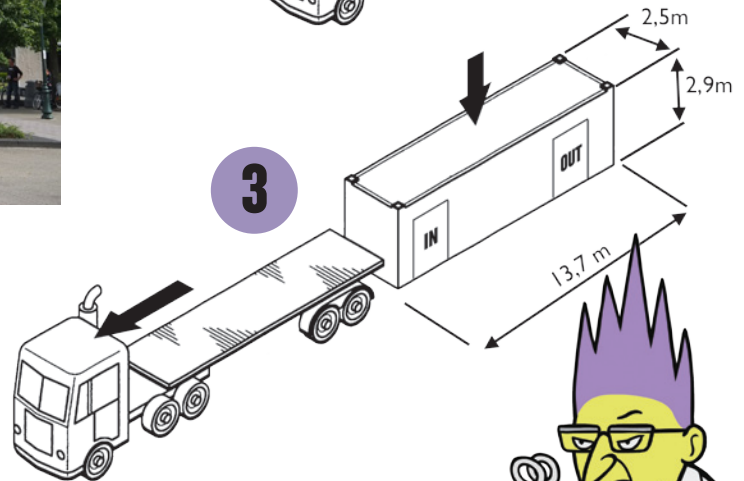

6 visitors every 5 minutes

Language: Flemish / French / German / Italian

Target audience : from the age of 6

TECHNICAL SPECS

Weight: 8.700 kg

Dimensions (W x L x H): 2,5m x 2,9m x 13.7m

The tenant must provide a crane to load and unload the container off the truck. The area where the container is placed must be stable, more or less flat and must sustain the load. After placing the container, 4 hours are needed to make the exhibition up-and-running.