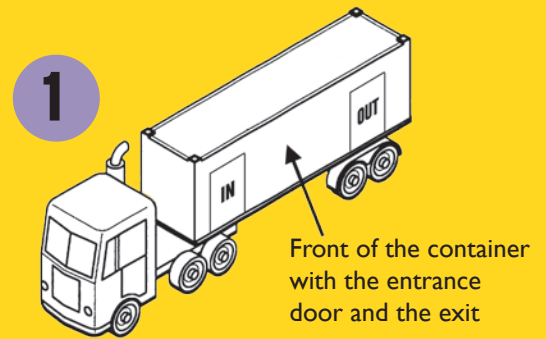

6 visitors every 5 minutes

Language: Flemish / French / German / Italian

Target audience : from the age of 6

TECHNICAL SPECS

Weight: 8.700 kg

Dimensions (W x L x H): 2,5m x 2,9m x 13.7m

The tenant must provide a crane to load and unload the container off the truck. The area where the container is placed must be stable, more or less flat and must sustain the load. After placing the container, 4 hours are needed to make the exhibition up-and-running.