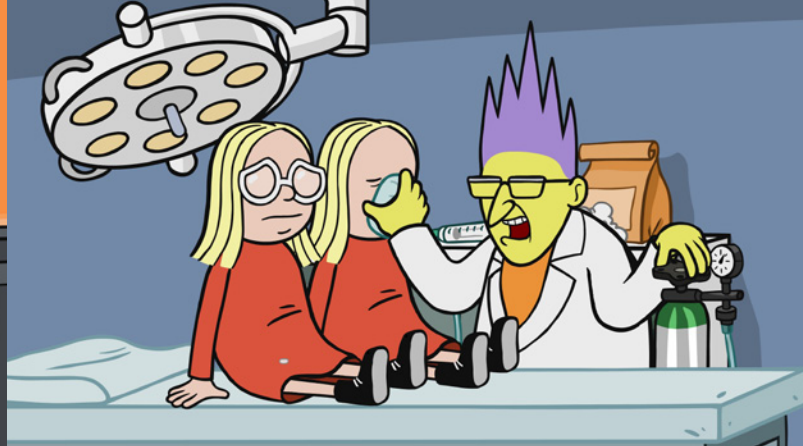

ANIMATIONS

Ready to spice up your screen? Kinky & Cosy also exist in cartoons! No less than 500 episodes were created by Nix and his team, to charm the animation lovers. The 30-second episodes are the equivalent of the three-panels comic strip: quick, brutal and funny. In a 2D animation style that stays true to the books, the sisters are incorrigible. The series was sold to JIM (Belgium), Orange (France) and YLE (Finland).