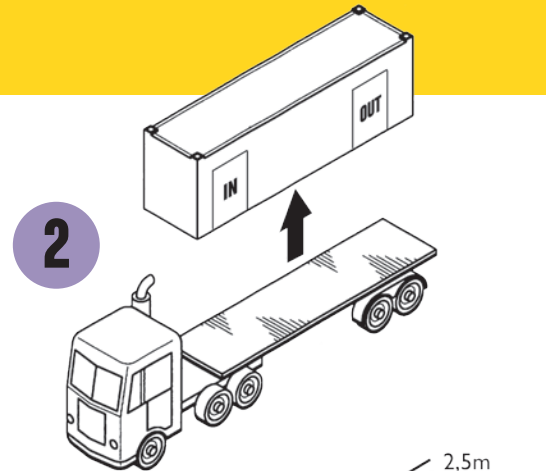

6 visitors every 5 minutes

Language: Flemish / French / German / Italian

Target audience : from the age of 6

TECHNICAL SPECS

Weight: 8.700 kg

Dimensions (W x L x H): 2,5m x 2,9m x 13.7m

The tenant must provide a crane to load and unload the container off the truck. The area where the container is placed must be stable, more or less flat and must sustain the load. After placing the container, 4 hours are needed to make the exhibition up-and-running.