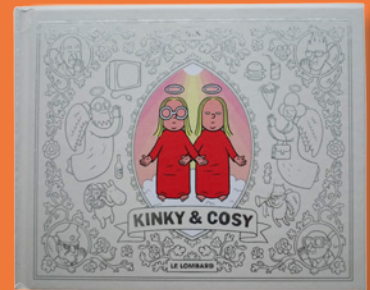

COMICS

The quirky little sisters, Kinky and Cosy, manage to wreak havoc with all their naivety and innocence. Fearless and completely uninhibited, these cute little horrors waltz through life, causing mayhem and slapstick with their unfazed children's logic. Surrounded by a large number of secondary characters equally endearing and burlesque, the blond haired twins in their little red dresses invade the Flemish and French press daily in three-panel strips. Three small panels that's all Nix need for a daily dose of nonsensical and politically incorrect humor !

Opinion of the press : « Like any good comic strip, Kinky & Cosy sometimes make us laugh and at other times make us smile, but each time it makes us reflect on the meaning of things.»

PRIZES/NOMINATIONS:

Humor prize at the International Comics Festival of Angoulême in 2006
Youth prize at the Brussels Comics Festival in 2007
Nominated for Eisner Awards in San Diego for the categories Humor and Design in 2012