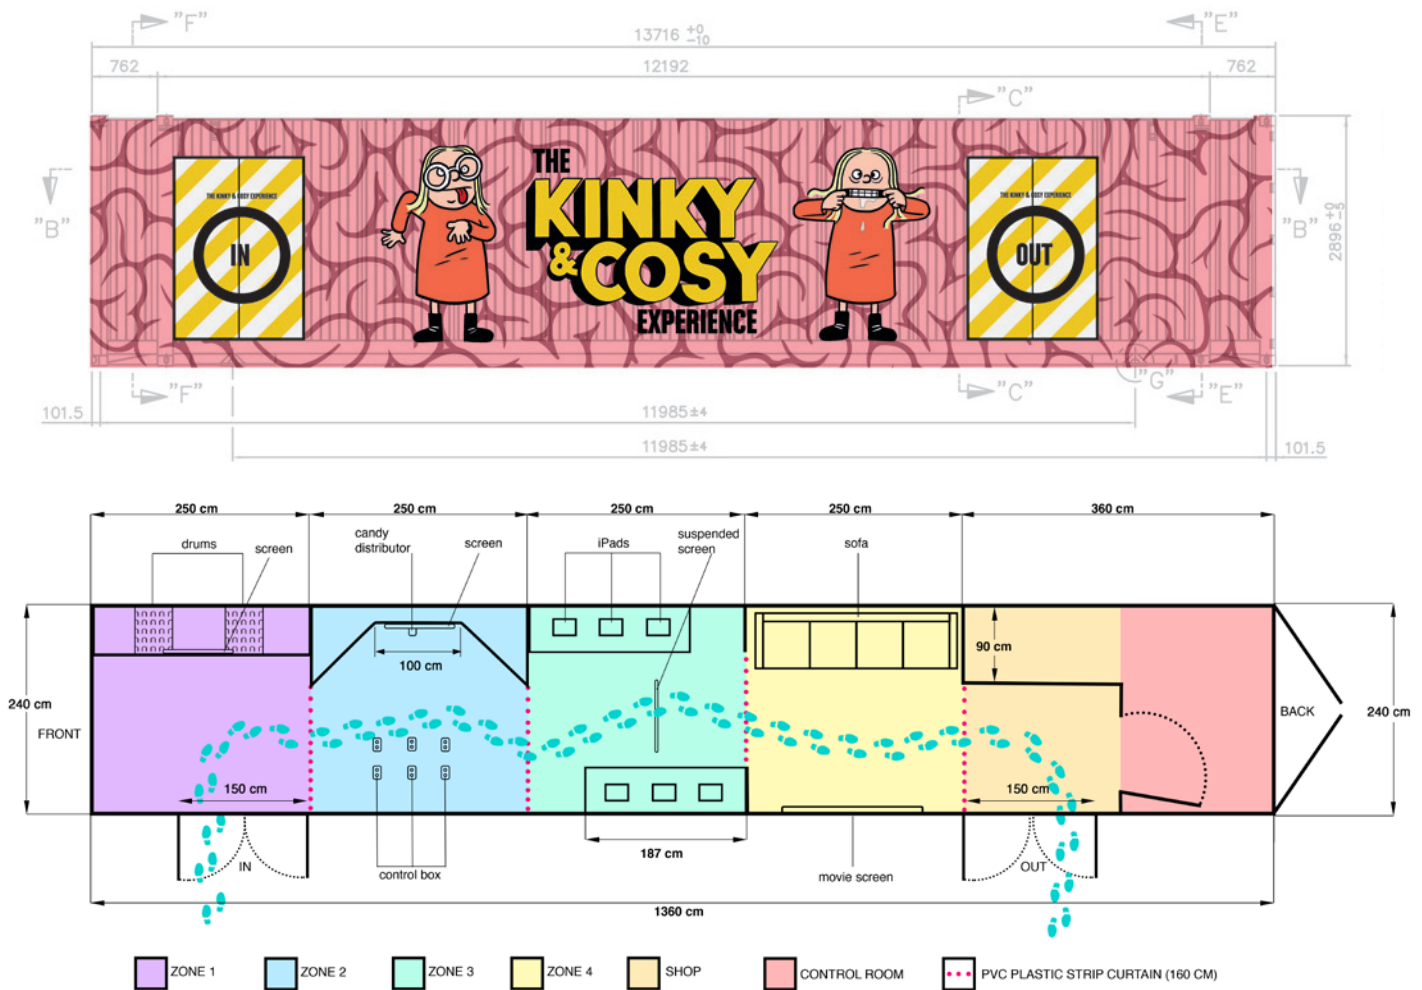

6 visitors every 5 minutes

Language: Flemish / French / German / Italian

Target audience : from the age of 6

TECHNICAL SPECS

Weight: 8.700 kg

Dimensions (W x L x H): 2,5m x 2,9m x 13.7m

The tenant must provide a crane to load and unload the container off the truck. The area where the container is placed must be stable, more or less flat and must sustain the load. After placing the container, 4 hours are needed to make the exhibition up-and-running.

For a good organization of the exhibition, the steward will let in 6 people, every 5 minutes. A visit runs through 4 rooms with synchronized presentations. When a presentation is over in one room, visitors are asked to move to the next room. Visitors will be guided through the four stages. They are however free to roam within the container and leave the exhibition at any moment through two exits.